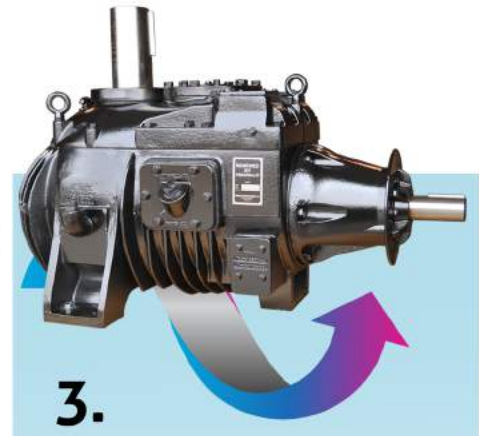

2.

After receiving your drive, an Amarillo[®] Gear Technician will inspect for wear and damage. We will then send you an As Found Condition Report, photographs of critical wear parts and an exact cost for renewal of your gearbox.