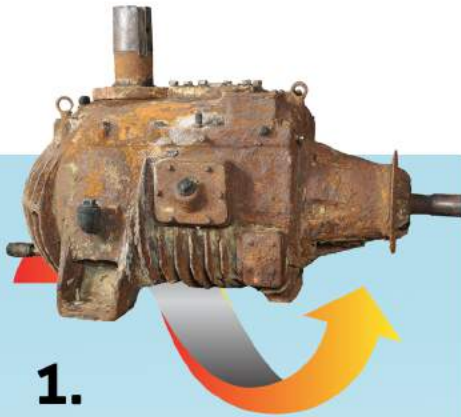

1.

When you contact **Amarillo Gear Service™** about RENEWING your gearbox, we will provide you with a basic renewal quote along with possible additional costs dependent on in house inspection results.