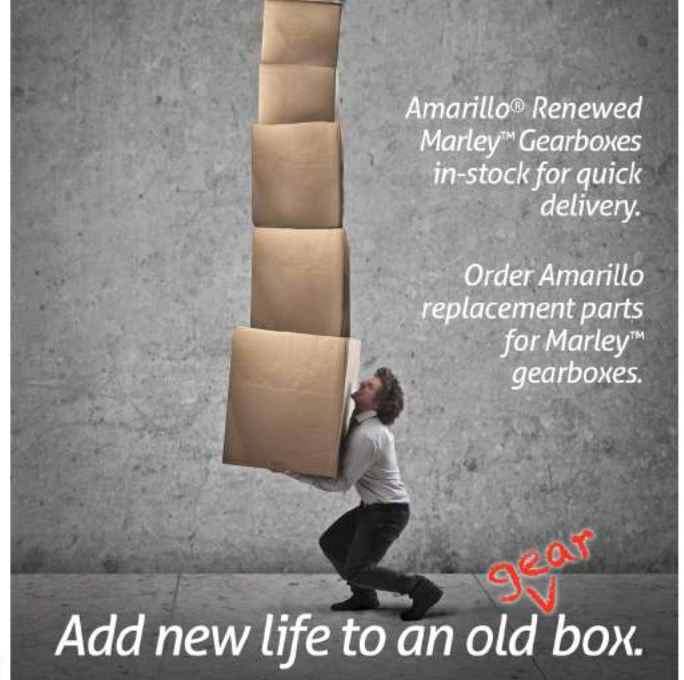

Quality & Workmanship Backed By
Amarillo Gear Service 2 Year Warranty.

NOW AMARILLO[®] CAN RENEW YOUR MARLEY[™] GEARBOXES

Amarillo[®] Renewed
 Marley[™] Gearboxes
 in-stock for quick
 delivery.

Order Amarillo
 replacement parts
 for Marley[™]
 gearboxes.

gear
 Add new life to an old box.

1.

When you contact **Amarillo Gear Service[™]** about RENEWING your gearbox, we will provide you with a basic renewal quote along with possible additional costs dependent on in house inspection results.

2.

After receiving your drive, an Amarillo[®] Gear Technician will inspect for wear and damage. We will then send you an As Found Condition Report, photographs of critical wear parts and an exact cost for renewal of your gearbox.